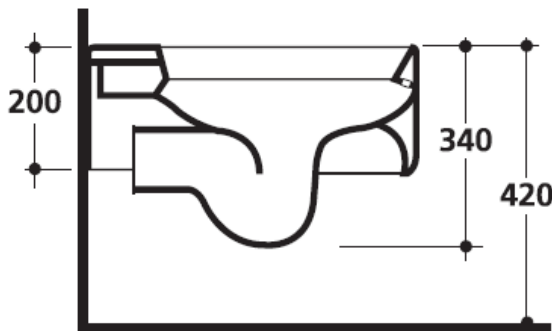

FLO WALL HUNG PAN & SEAT (FLO-WALL)

KERASAN

Includes:

311501 Flo Pan

318701 Flo "Standard" Soft Close Seat

Optional Seat:

319101 Flo "Slim" Soft Close Seat

Suitable for use with:

TECE 8cm Wall Hung Cistern

TECE Low Level Wall Hung Cistern

Proudly imported and distributed by

Gro Agencies Pty Ltd

Unit 2 / 37 Howe St, Osborne Park, WA, 6017

P 08 9446 3288 E info@groagencies.com.au W www.groagencies.com.au