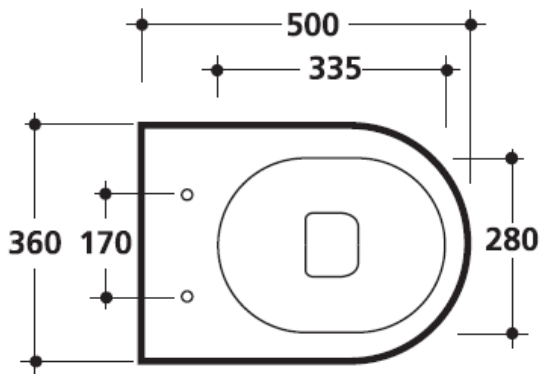

FLO WALL HUNG PAN & SEAT (FLO-WALL)

KERASAN

Includes:

311501 Flo Pan

318701 Flo "Standard" Soft Close Seat

Optional Seat:

319101 Flo "Slim" Soft Close Seat

Suitable for use with:

TECE 8cm Wall Hung Cistern

TECE Low Level Wall Hung Cistern

Proudly imported and distributed by

Gro Agencies Pty Ltd

Unit 2 / 37 Howe St, Osborne Park, WA, 6017

P 08 9446 3288 E info@groagencies.com.au W www.groagencies.com.au