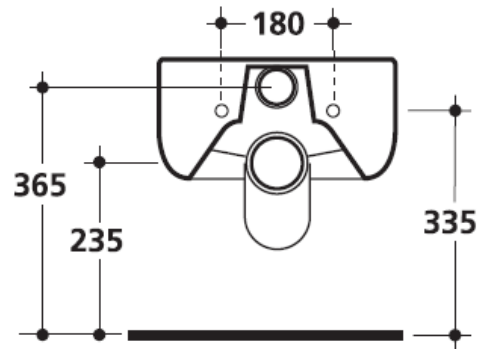

FLO WALL HUNG PAN & SEAT (FLO-WALL)

KERASAN

Includes:

311501 Flo Pan

318701 Flo "Standard" Soft Close Seat

Optional Seat:

319101 Flo "Slim" Soft Close Seat

Suitable for use with:

TECE 8cm Wall Hung Cistern

TECE Low Level Wall Hung Cistern

Proudly imported and distributed by

Gro Agencies Pty Ltd

Unit 2 / 37 Howe St, Osborne Park, WA, 6017

P 08 9446 3288 E info@groagencies.com.au W www.groagencies.com.au